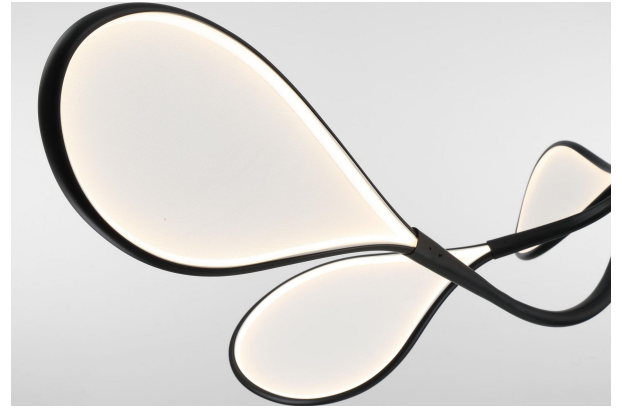

Volare, 6 Light Oval LED Chandelier, Brushed Gunmetal

Specifications:

Model#: 12063-032
Finish: Brushed Gunmetal
Glass/Shade: White
Material: Metal, Fabric
Dimension: 77"L x 40"W x 20.5"H Max 79.25"H
Lamping: LED
Wattage: 80W
Voltage: 120V
Color Temperature: 3000K
CRI: 90
Delivered Lumen: 1440lm
Dimmable: Yes
Location: Dry
Canopy Dimension: D12"
Product Weight: 17.2 lbs
Extension Rods: 3" + 6" +12" +18" +18" (Included)